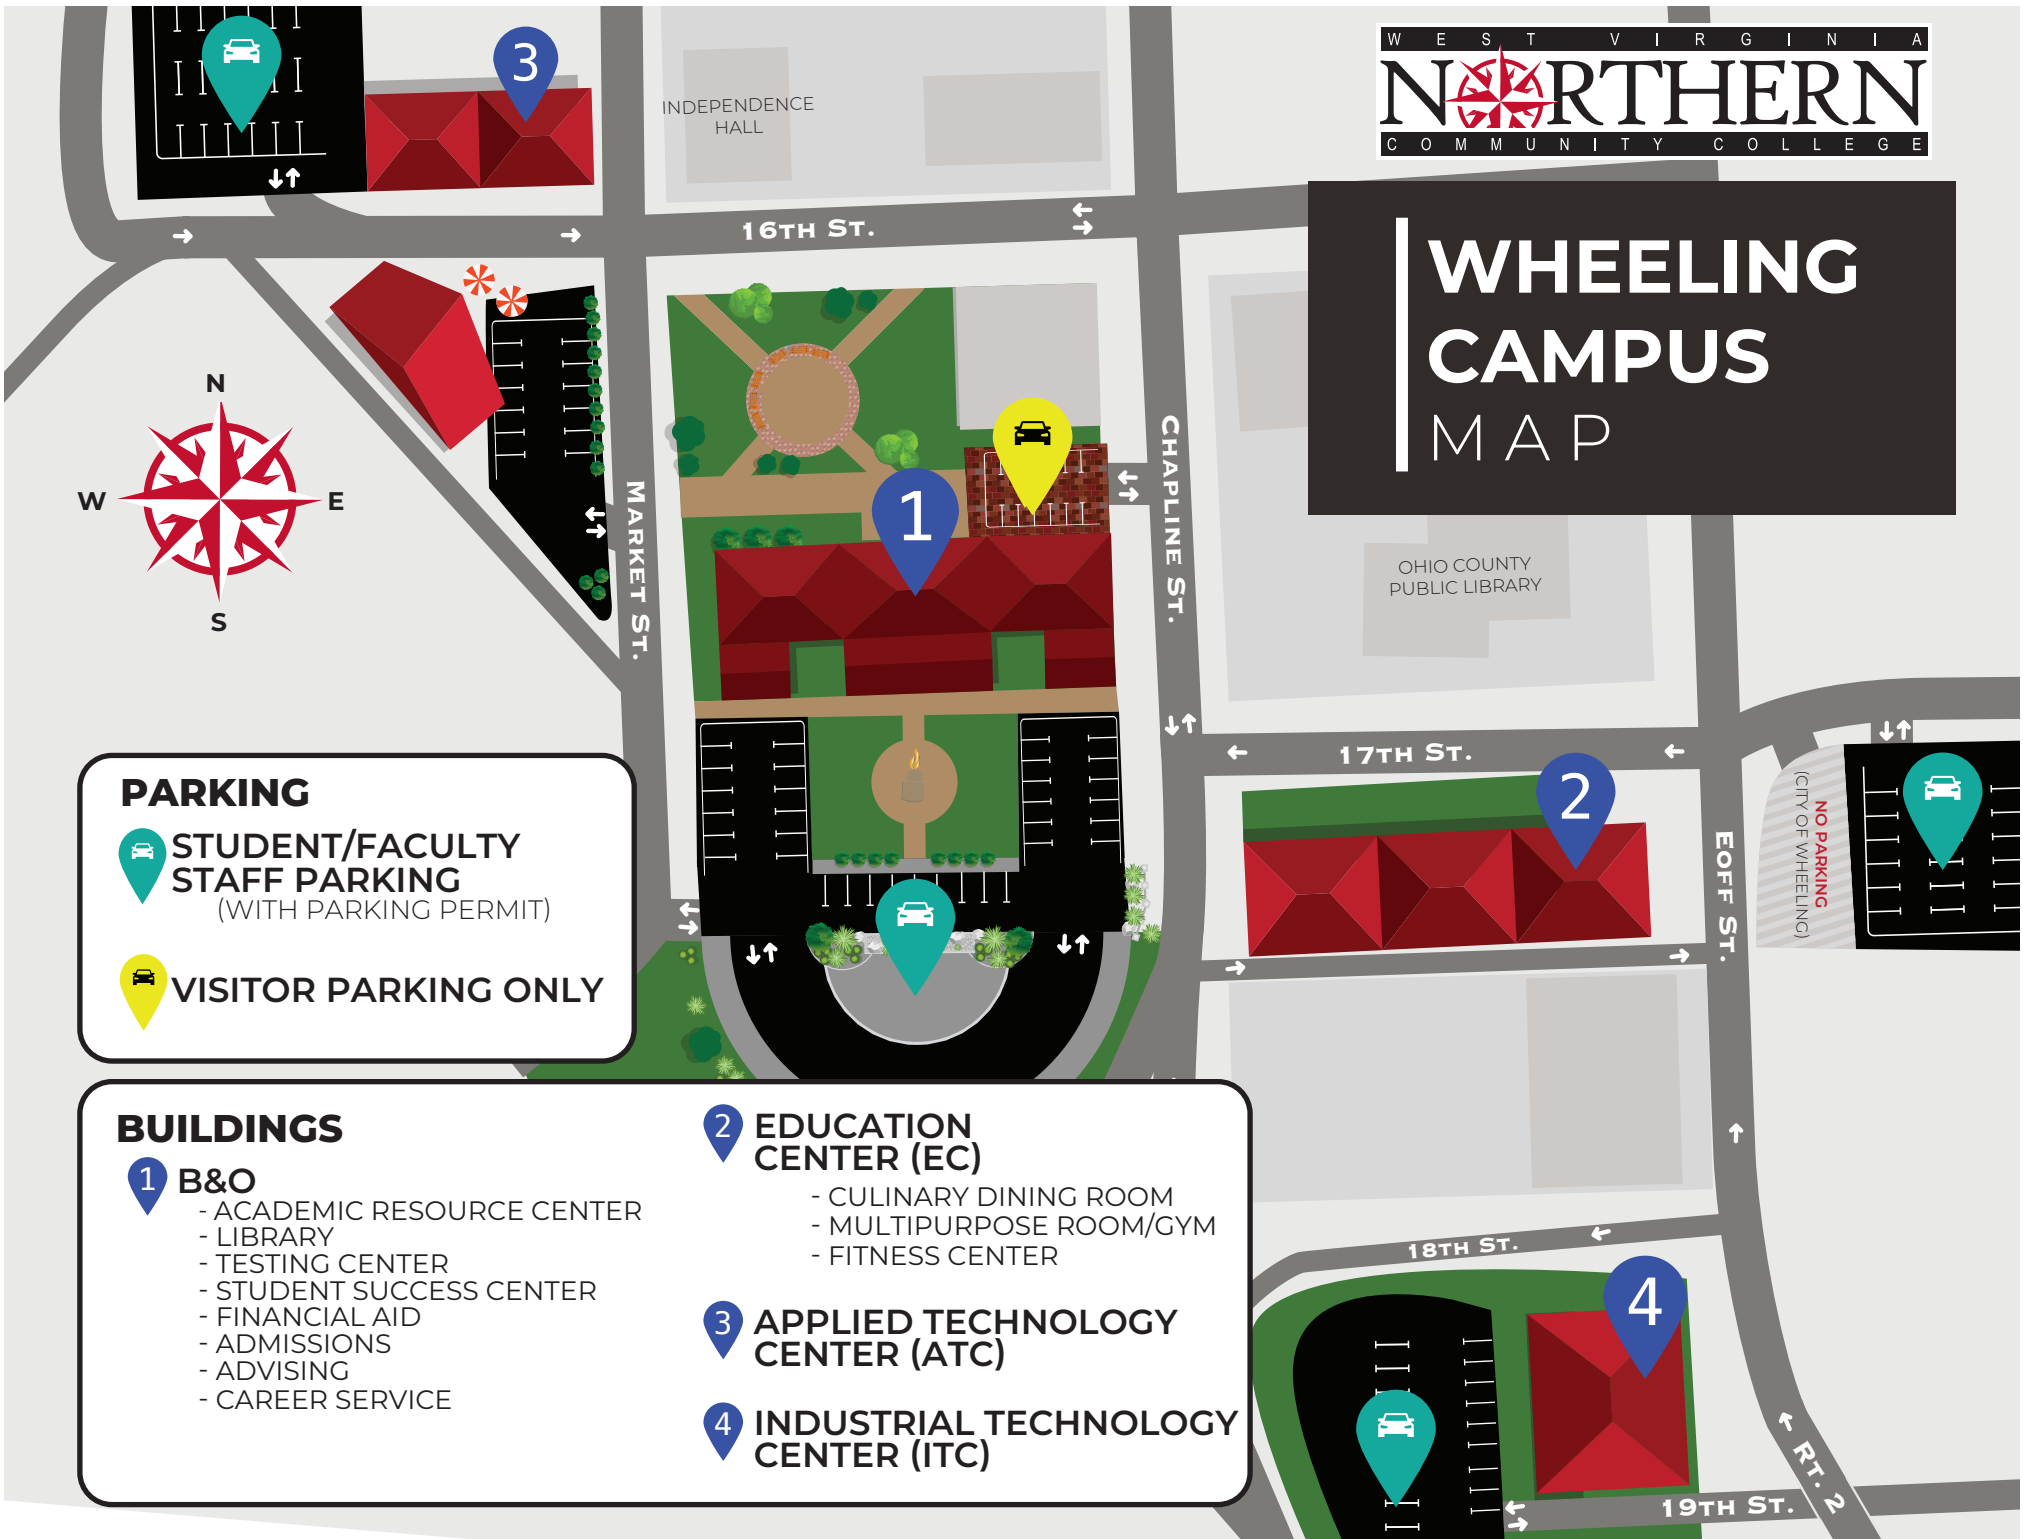

WHEELING CAMPUS MAP

PARKING

**STUDENT/FACULTY
 STAFF PARKING**
 (WITH PARKING PERMIT)

VISITOR PARKING ONLY

BUILDINGS

- 1 B&O**
- ACADEMIC RESOURCE CENTER
 - LIBRARY
 - TESTING CENTER
 - STUDENT SUCCESS CENTER
 - FINANCIAL AID
 - ADMISSIONS
 - ADVISING
 - CAREER SERVICE

- 2 EDUCATION CENTER (EC)**
- CULINARY DINING ROOM
 - MULTIPURPOSE ROOM/GYM
 - FITNESS CENTER

3 APPLIED TECHNOLOGY CENTER (ATC)

4 INDUSTRIAL TECHNOLOGY CENTER (ITC)

NO PARKING
 (CITY OF WHEELING)